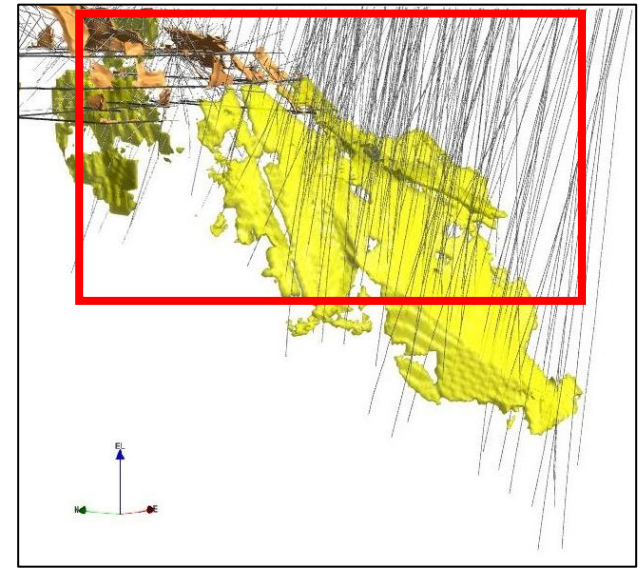

3D Map

SE

**Latest CWM Drill
Hole Intercepts**

June 28, 2022

2019 C-West Main Block Model
4gpt Cut-off Au Grade Shell

New Polaris Gold Mines

CANAGOLD