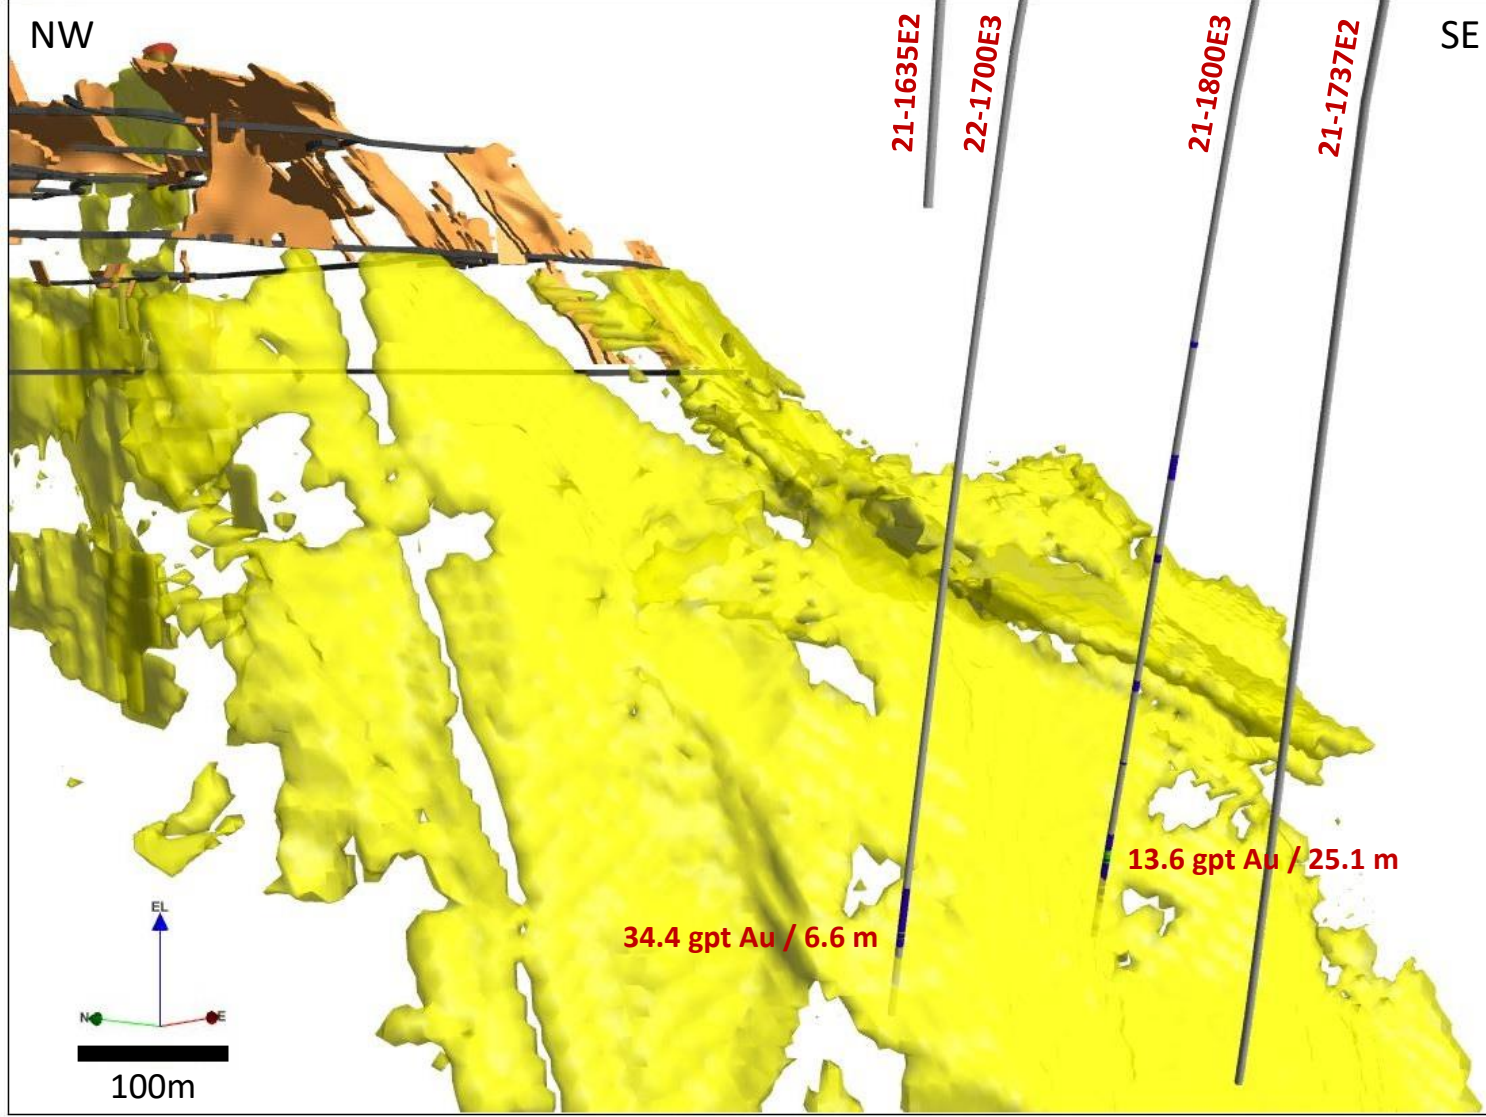

3D Map

SE

**Latest CWM Drill
Hole Intercepts**

June 28, 2022

2019 C-West Main Block Model
4gpt Cut-off Au Grade Shell

New Polaris Gold Mines

CANAGOLD