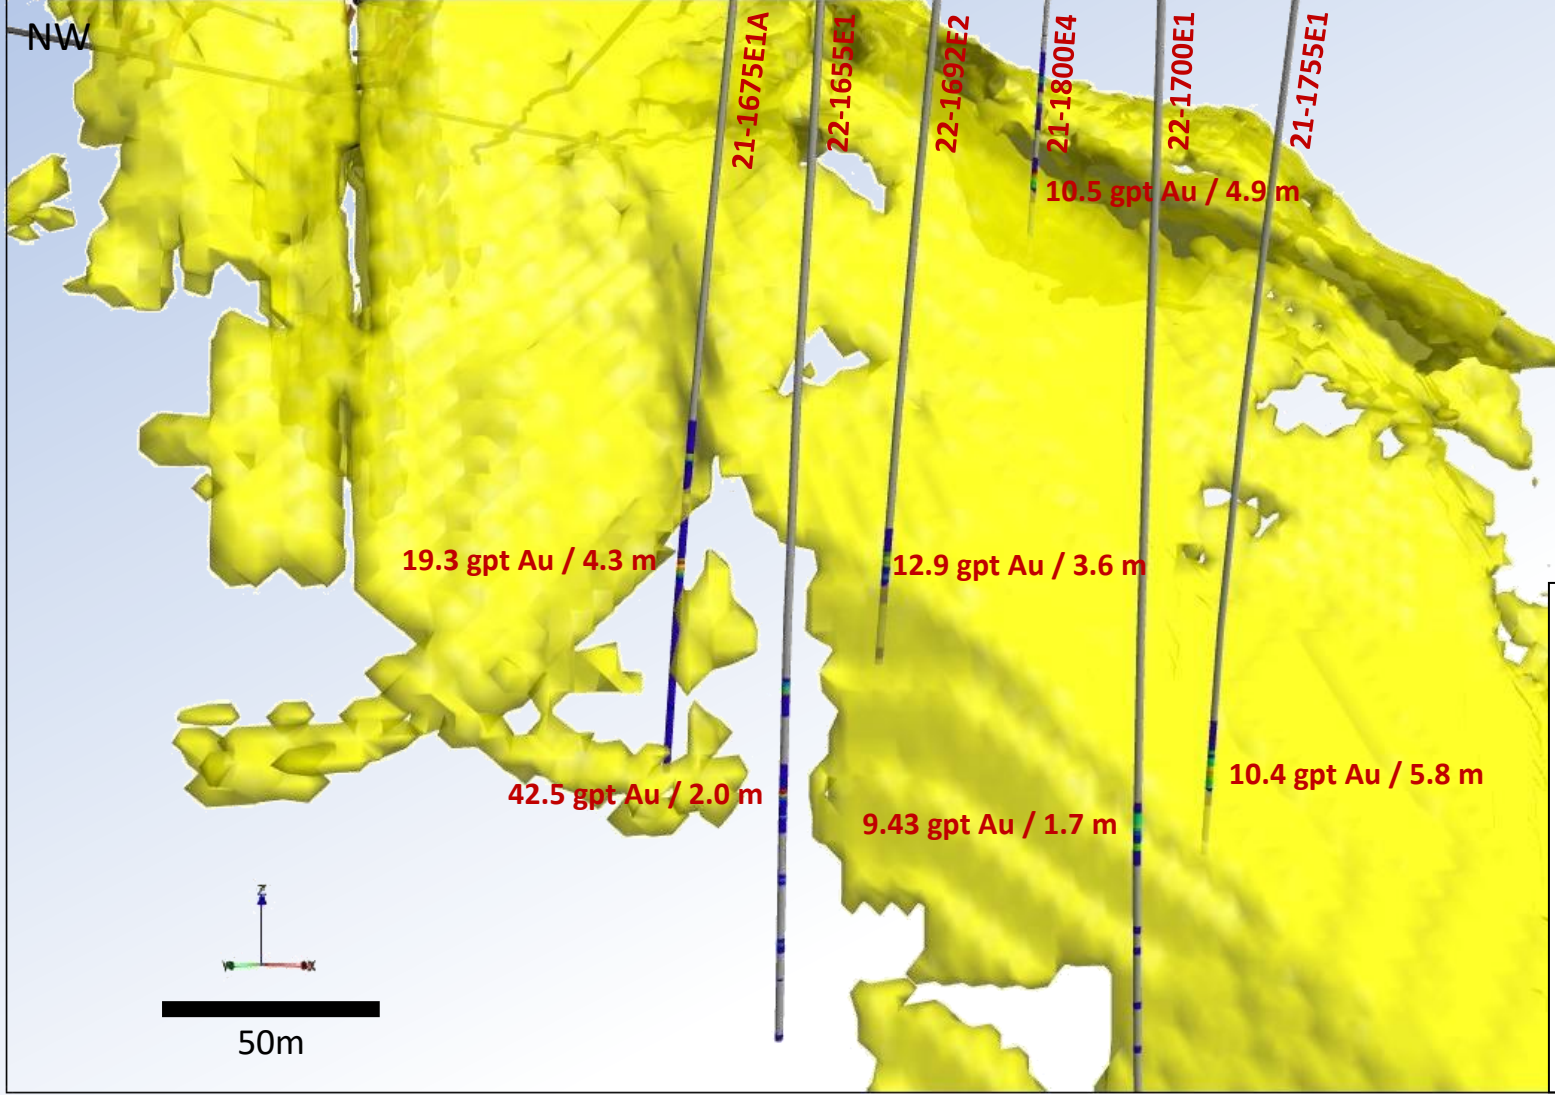

3D Map

NW

SE

**Latest CWM Vein Drill Hole Intercepts**

April 21, 2022

2019 C-West Main Block Model  
4gpt Cut-off Au Grade Shell

**New Polaris Gold Mines**