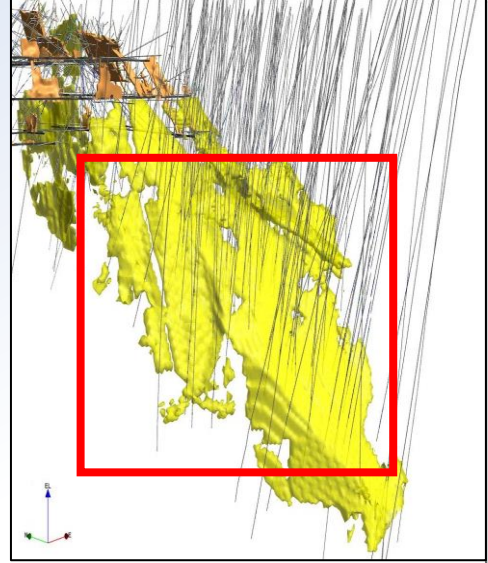

3D Map

NW

SE

**Latest CWM Vein Drill Hole Intercepts**

April 21, 2022

2019 C-West Main Block Model  
4gpt Cut-off Au Grade Shell

**New Polaris Gold Mines**